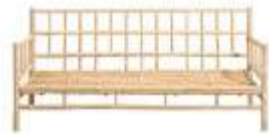

Ibiza loungebank bamboe
L180xB75xH82